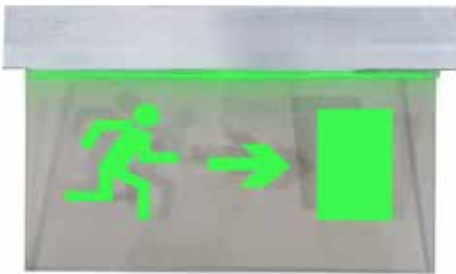

nassli
LED LIGHTS

LED EXIT LIGHT SING S

Application:

It can be widely used for decoration, shopping malls, Palaces, Trade shows, Supermarkets, Conference Halls, Hotels, Schools, Hospitals, Meeting room Factories, Theater, Cinemas, Kitchens and Corridor etc...

Feature:

The product used as pure light source , LED line of exit and emergency lighting offer the best in energy efficiency and is perfect for many applications, including damp location. These well designed, units are low maintenance and provide the brightest light while using very little energy, and 24 metre viewing distance.

SPECIFICATIONS

ITEM	DESCRIPTION
Input Voltage	220 - 240 V A C
Frequency	50 / 60 H z
Power factor	>95%
CCT	Green
CRI	>83%
Power supply	Nassli
LED Type	Epistar High Power
Materials	Aluminum, PC, & Friendly material
Beam Angle	180°
Life Time	>50,000 Hour
Operating Temp	-20°C to +55°C
Storage Temp	-40°C to +65°C
Certifications	CE, SELV and ISO
Mounting	Pendant , Wall Mounted
IP Rating	IP20
Dimmable	NO
Emergency	Yes
Warranty	5 Years